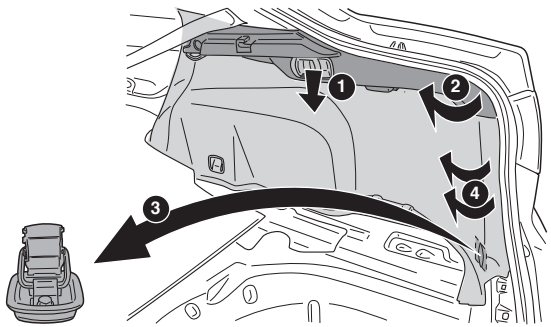

5 SPORT

6 SPORT

7 SPORTBREAK